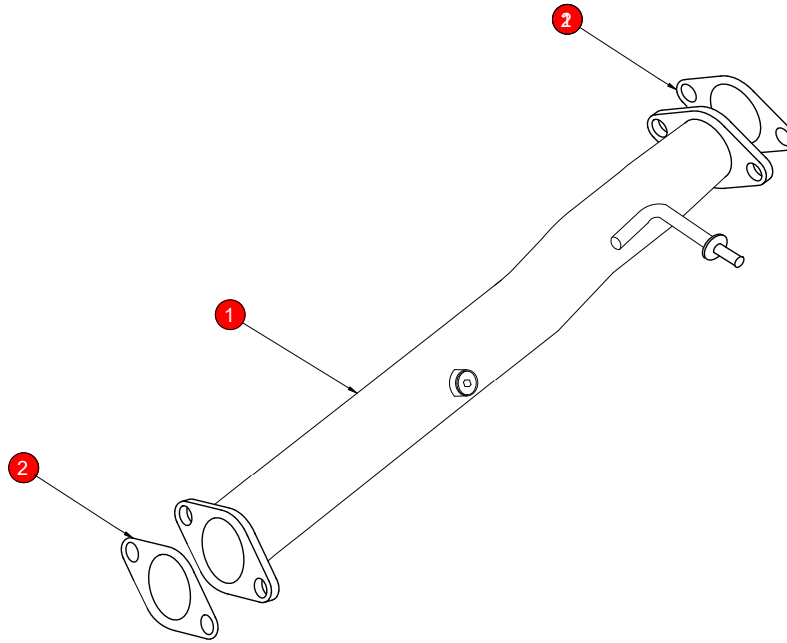

CAR	FORD Focus 2 RS/ST225	PART NO.	SFDC066
YEAR	RS 2009-2011 ST 2005-2011	FIT KITS	421FK
NOTES	Where not supplied use original fittings Engine management light may come on hen used.	FEATURES	Pipe Diameter:- 76mm/3"

NO.	PART NO.	DESCRIPTION	QTY
1	1124FD	Cat Replacement	1
Fit Kit			
2	Z033.10063	Gasket	2

CLASSIFICATION	Motorsport Use Only
HOMOLOGATED	No
DATE	26/06/2023
AUTHORISED	S Shipley

NOTE: ENSURE SCORPION SYSTEM IS CLEAR OF MOVING PARTS AND ALL ORIGINAL FUNCTIONS WORK CORRECTLY.